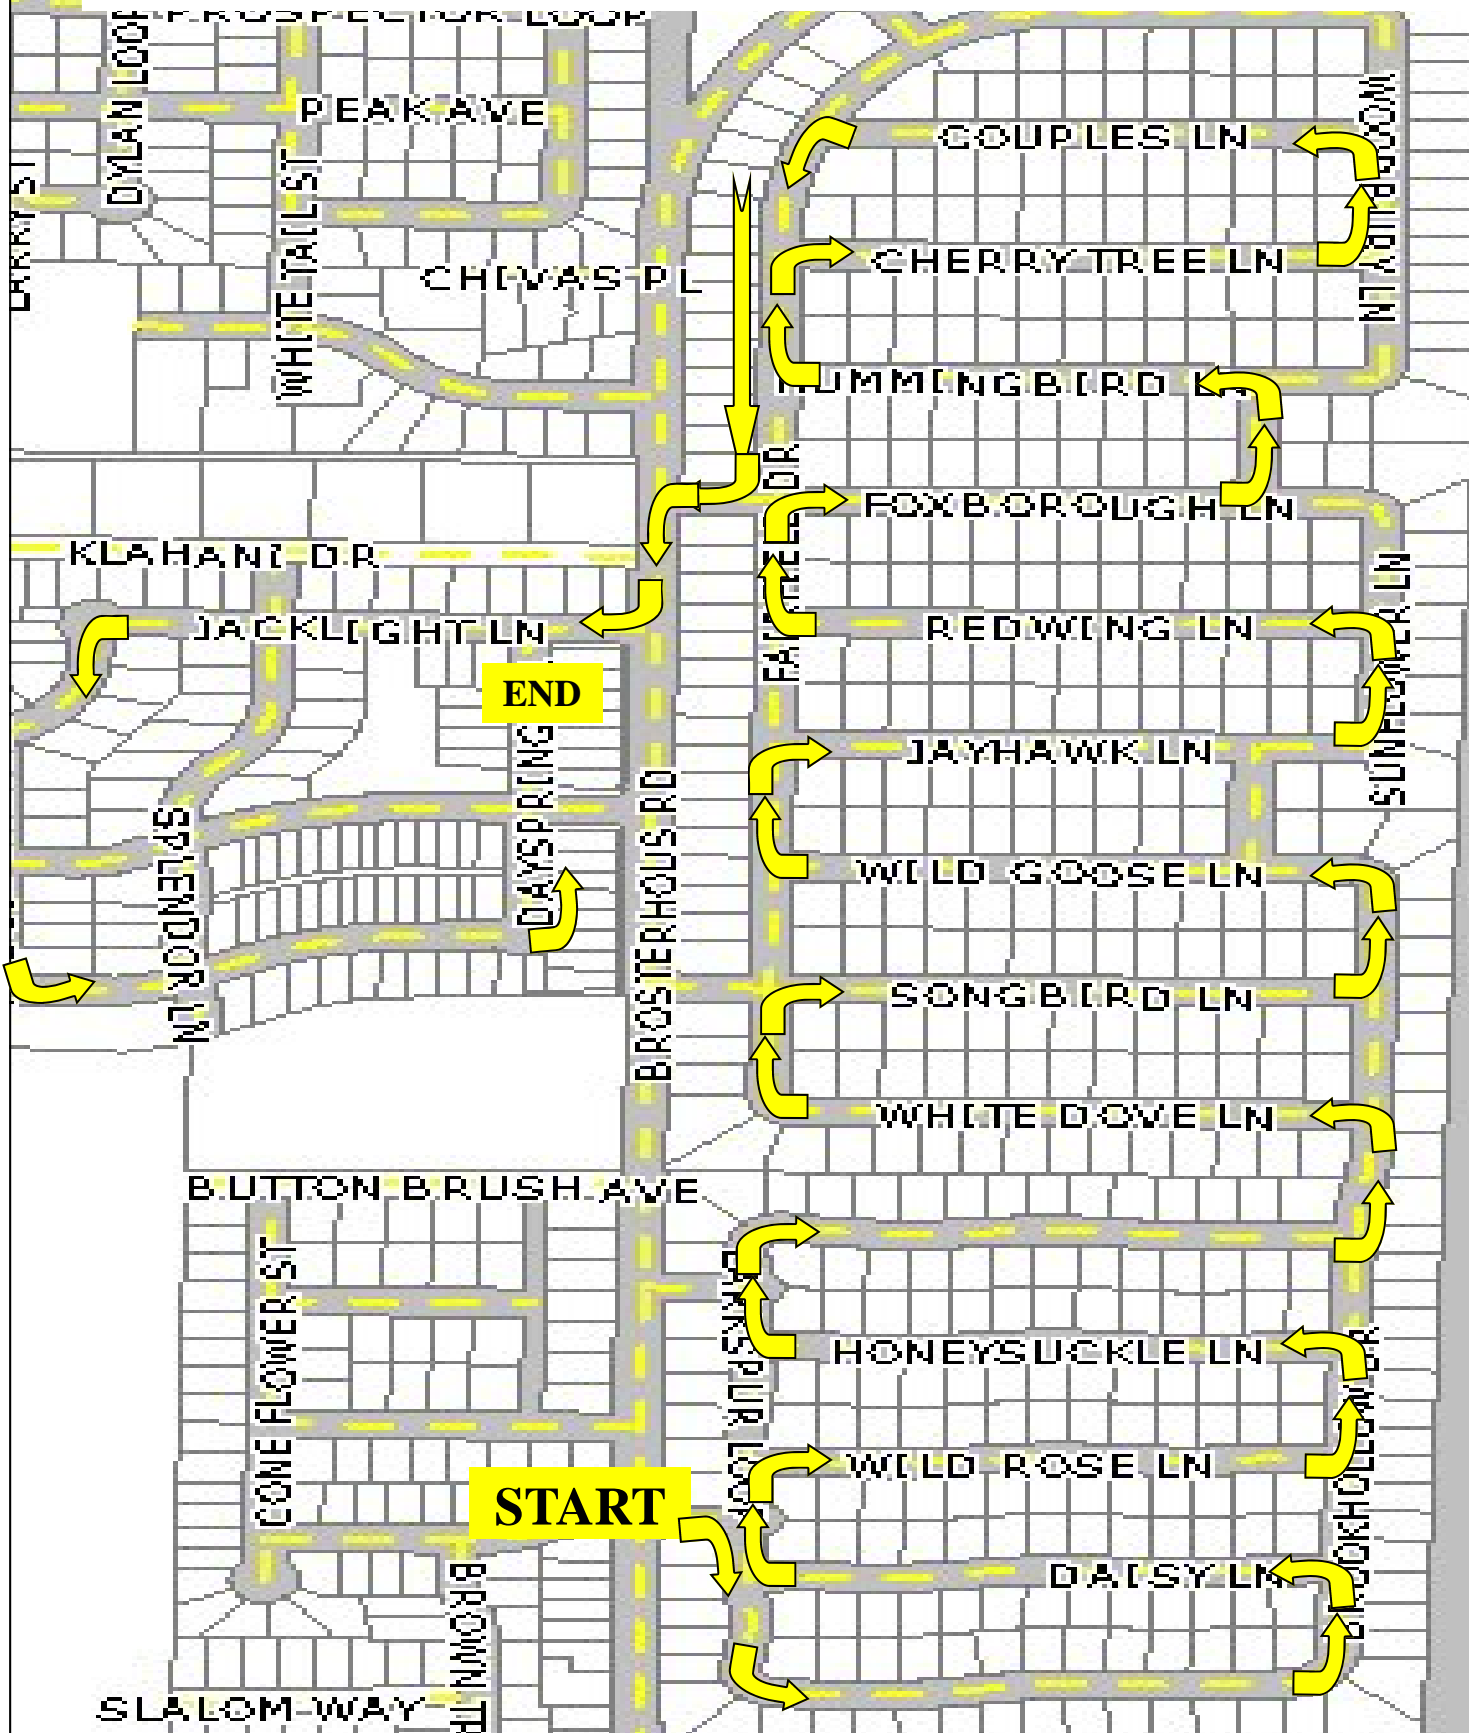

# Foxborough, Larkspur, Sun Meadow Neighborhoods Off of Brosterhous Road

We will START at Brosterhous and SE Golden Rod Lane about 6:00pm and slowly walk the route shown on the map with arrows