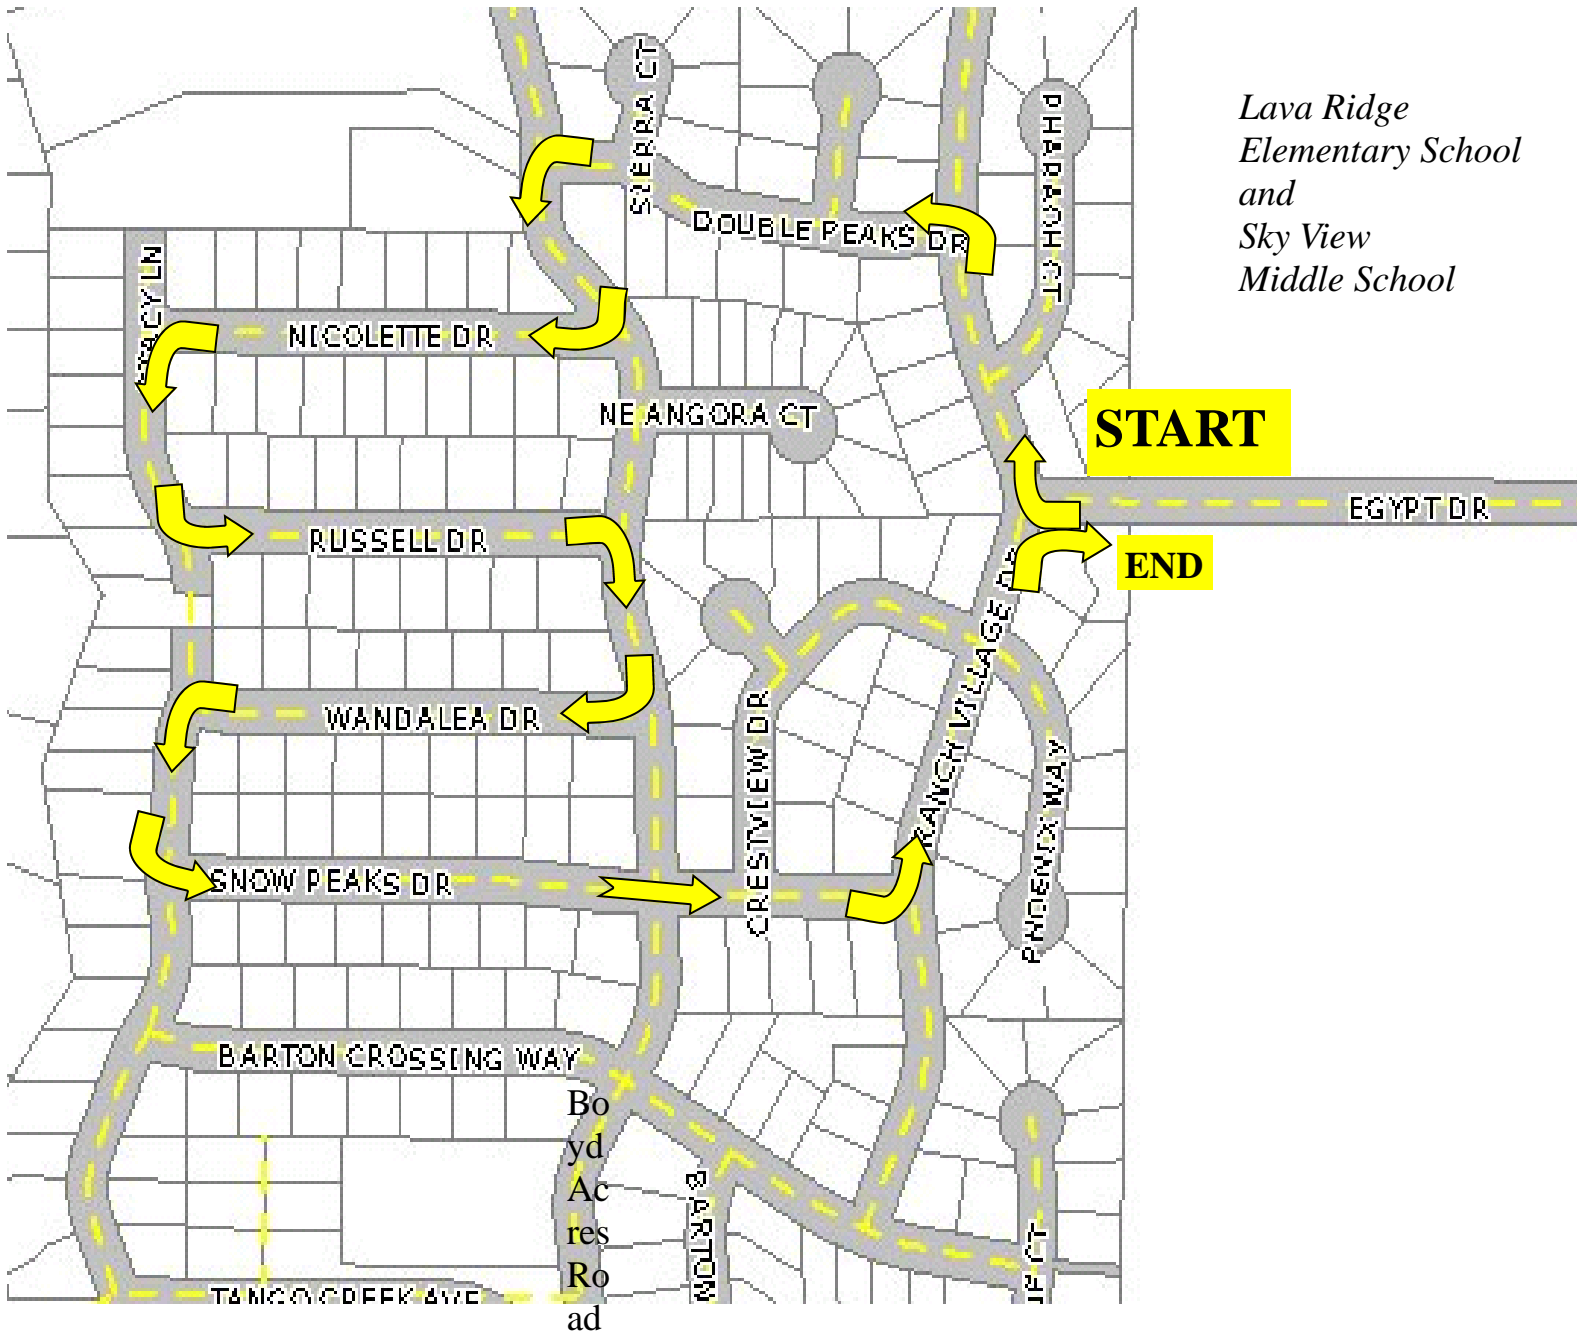

Boyd Acres Neighborhoods

South of Cooley, East of N Hwy 97

We will START at Egypt Drive and Ranch Village Drive about 6:00pm and slowly walk the route shown on the map with arrows