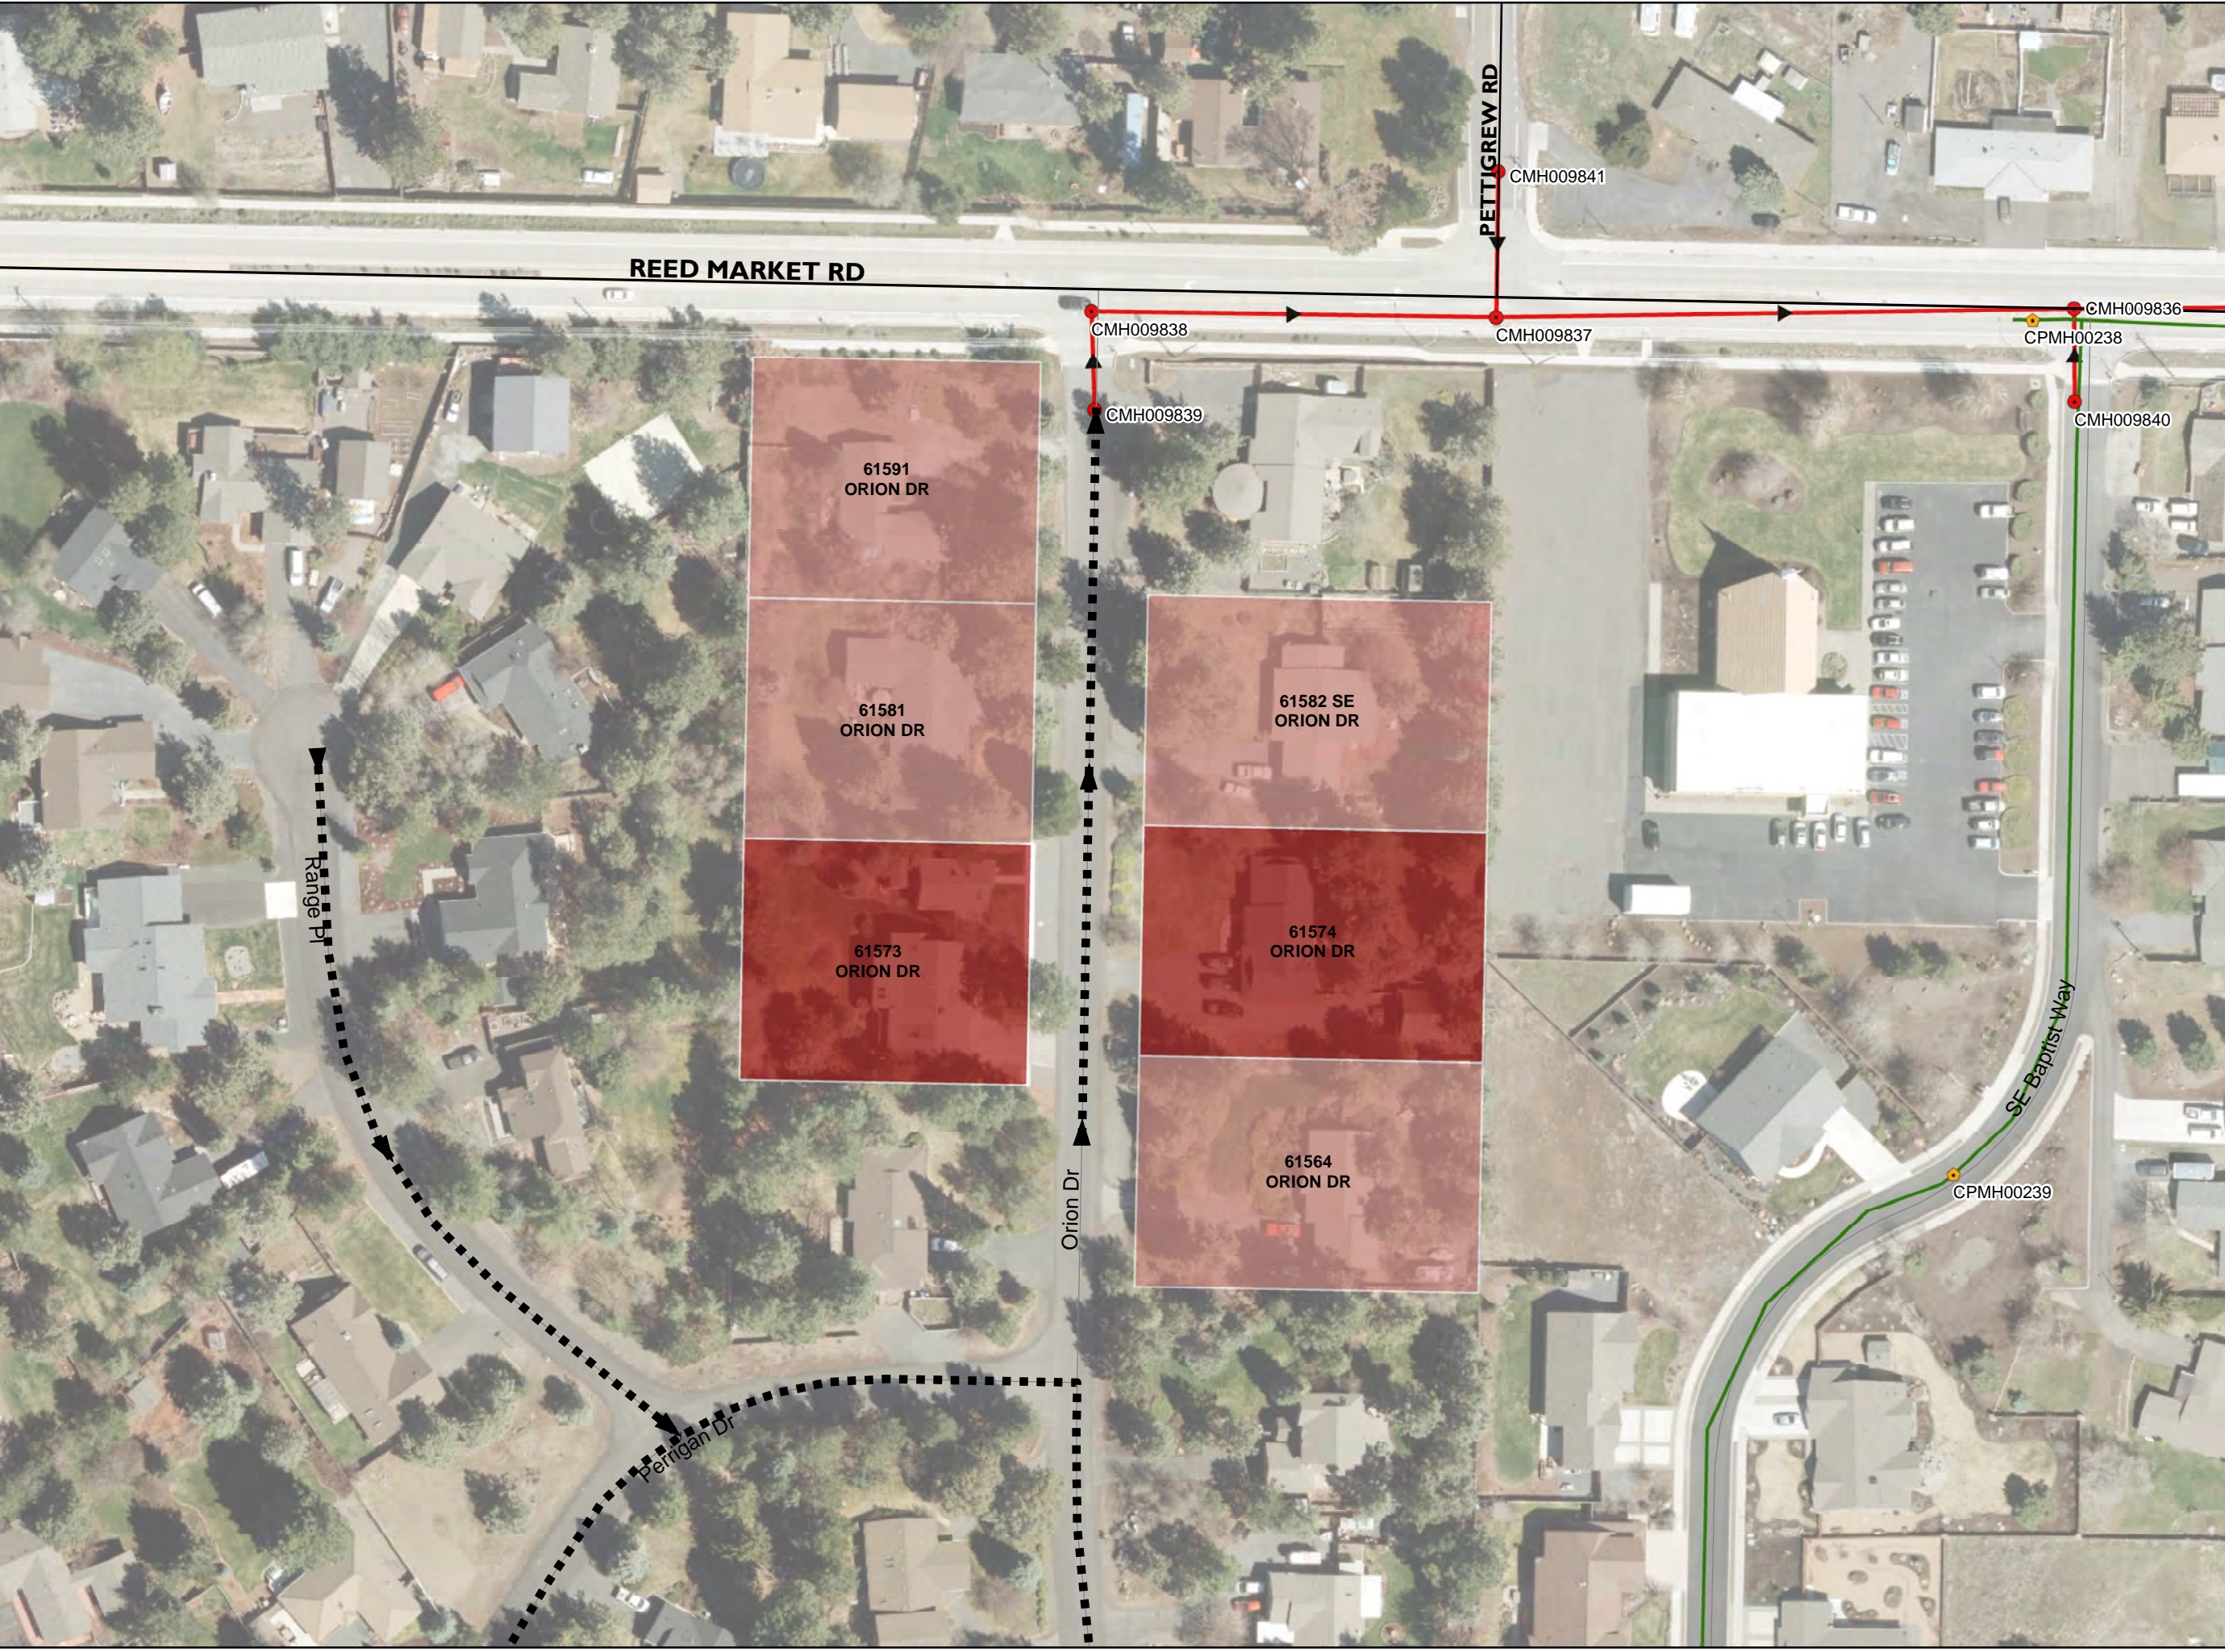

NEIGHBORHOOD EXTENSION PROJECTS

Orion Neighborhood

NEP Taxlots

- Not Signed
- Signed

Streets

- Arterial
- Collector
- Local Street
- Proposed Sanitary Pipe
- Pressurized Main
- Active Gravity Main
- GravityManhole
- PressureManhole
- Urban Growth Boundary
- City Limits

Map prepared by , City of Bend
 Print Date: Feb 12, 2020
 Sources: City of Bend, Deschutes County

CITY OF BEND

This map is for reference purposes only. Care was taken in the creation of this map, but it is provided "AS IS." Please contact the City of Bend to verify map information or to report any errors.