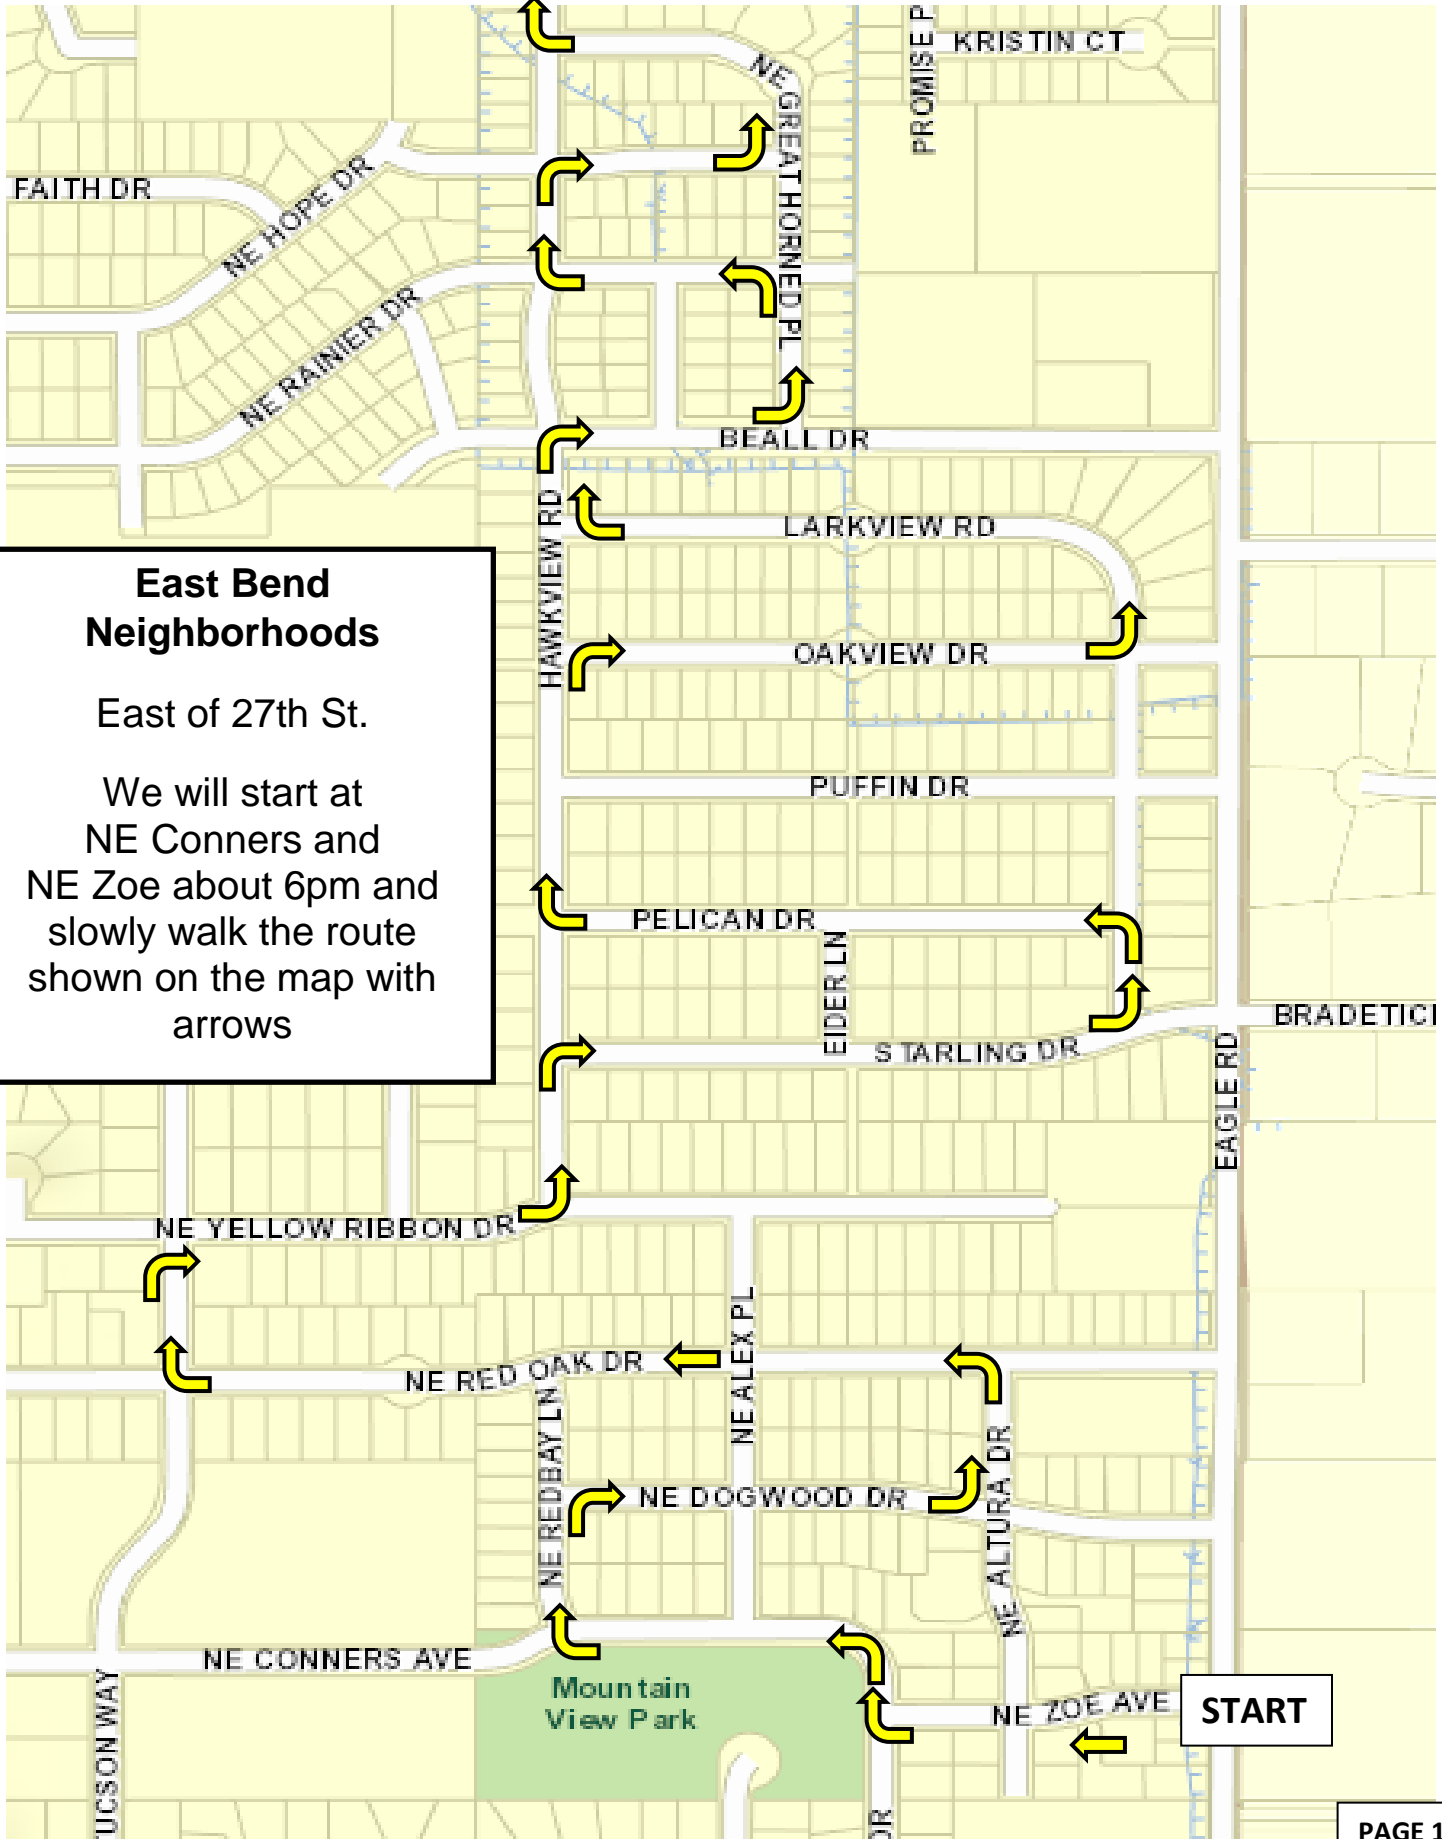

GO TO PAGE 2

**East Bend Neighborhoods**  
East of 27th St.  
We will start at NE Conners and NE Zoe about 6pm and slowly walk the route shown on the map with arrows

END

BUTLER MARKET RD

FROM TO PAGE 1

PAGE 2