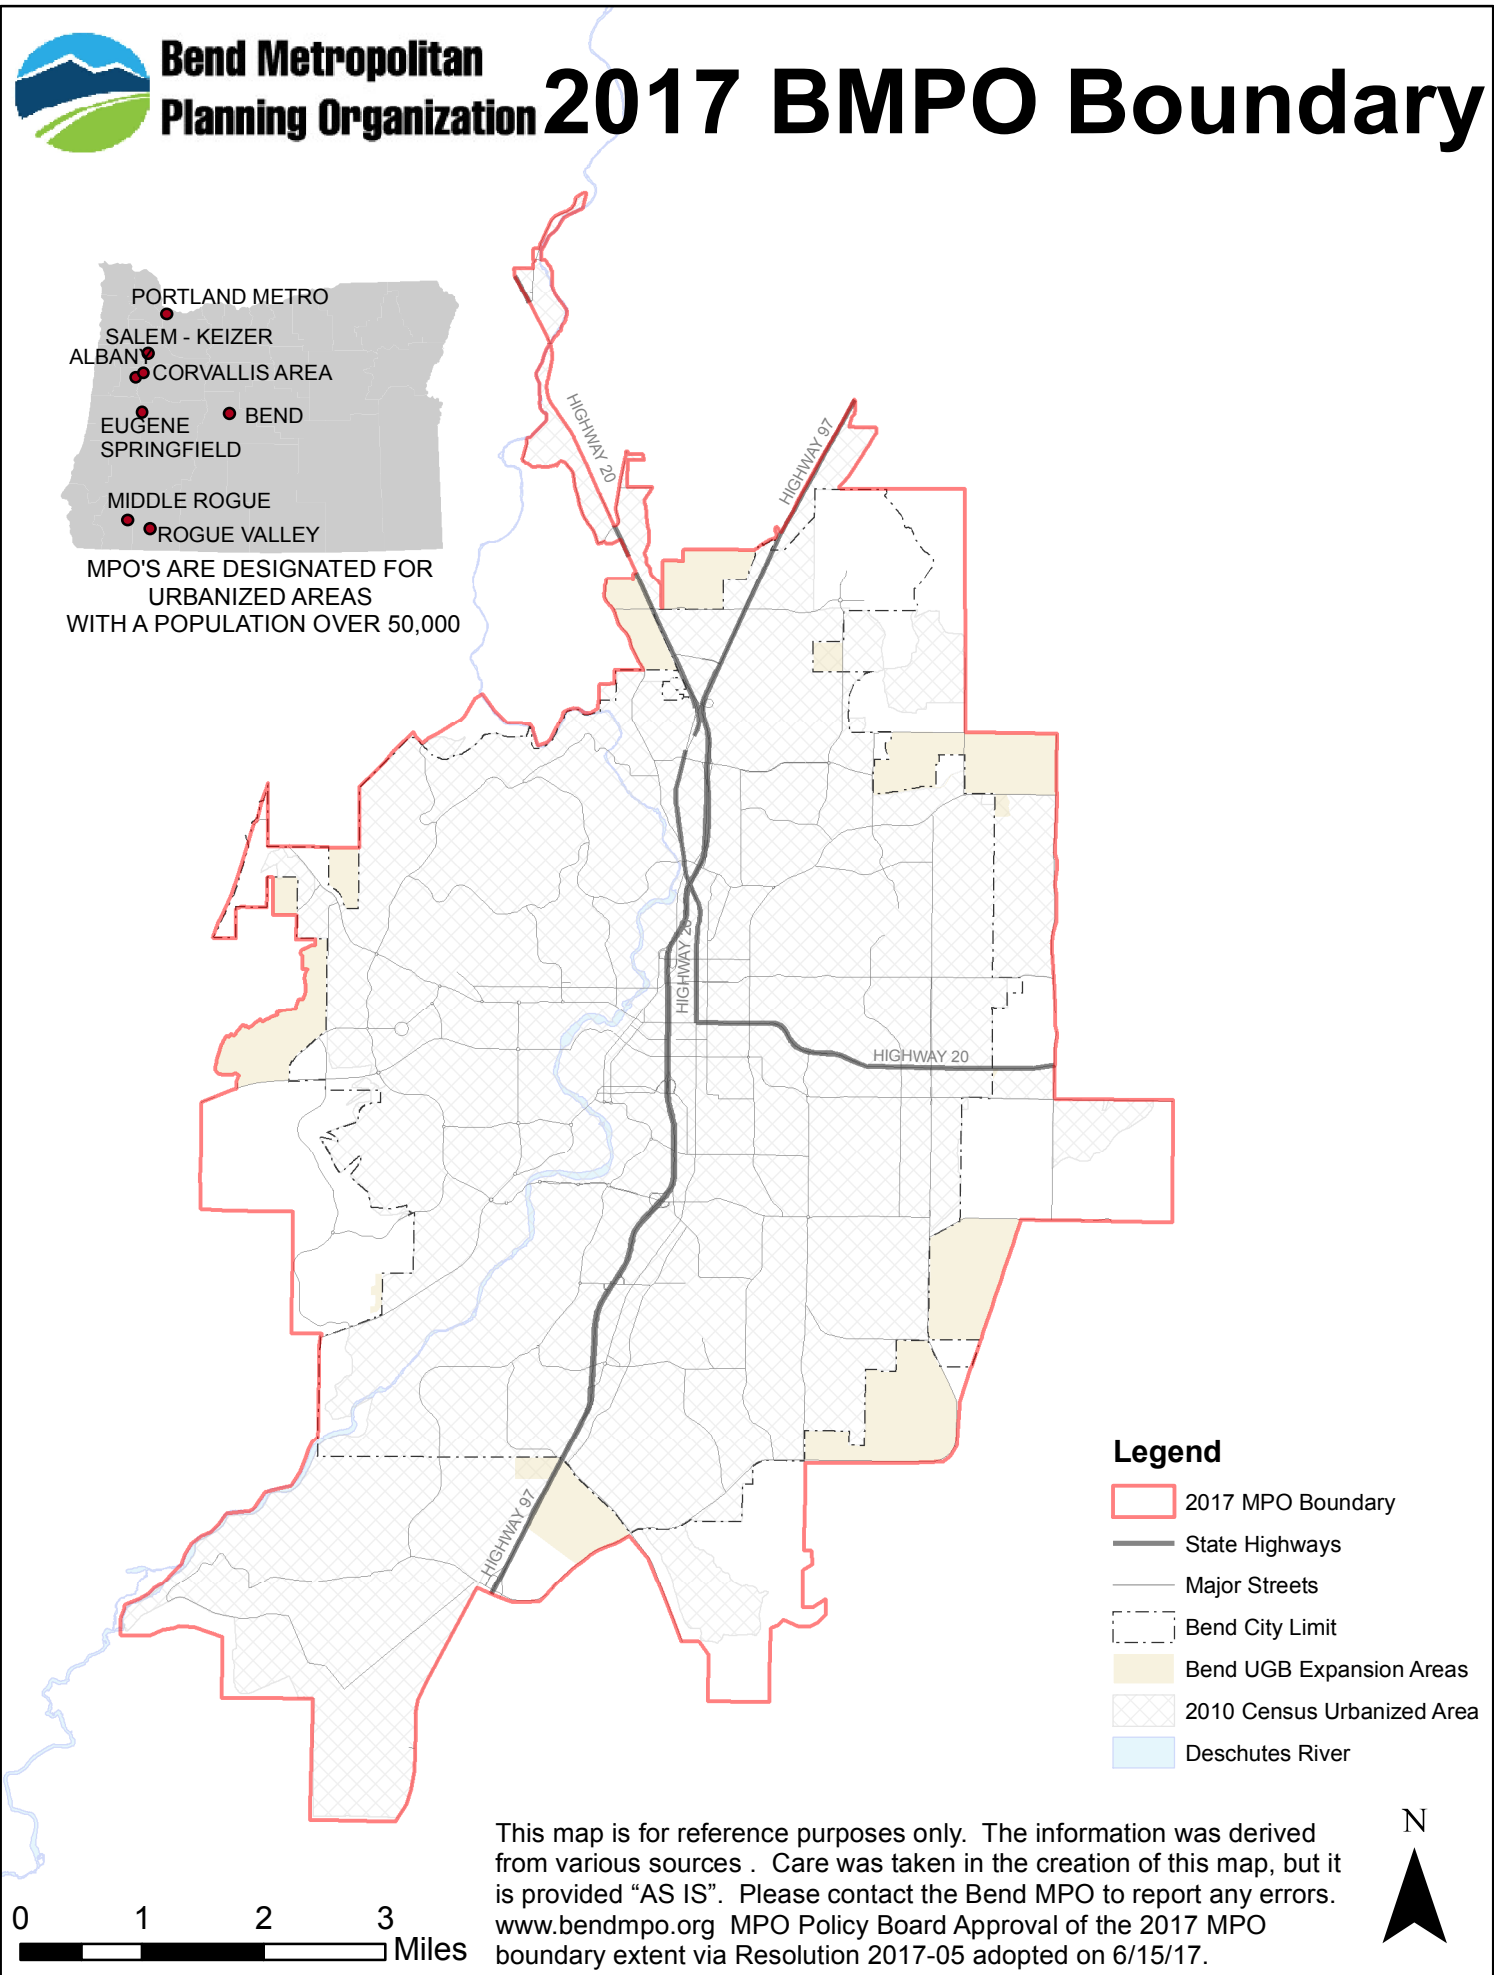

PORTLAND METRO
 SALEM - KEIZER
 ALBANY
 CORVALLIS AREA
 EUGENE
 SPRINGFIELD
 MIDDLE ROGUE
 ROGUE VALLEY

MPO'S ARE DESIGNATED FOR URBANIZED AREAS WITH A POPULATION OVER 50,000

Legend

- 2017 MPO Boundary
- State Highways
- Major Streets
- Bend City Limit
- Bend UGB Expansion Areas
- 2010 Census Urbanized Area
- Deschutes River

This map is for reference purposes only. The information was derived from various sources. Care was taken in the creation of this map, but it is provided "AS IS". Please contact the Bend MPO to report any errors. www.bendmpo.org MPO Policy Board Approval of the 2017 MPO boundary extent via Resolution 2017-05 adopted on 6/15/17.